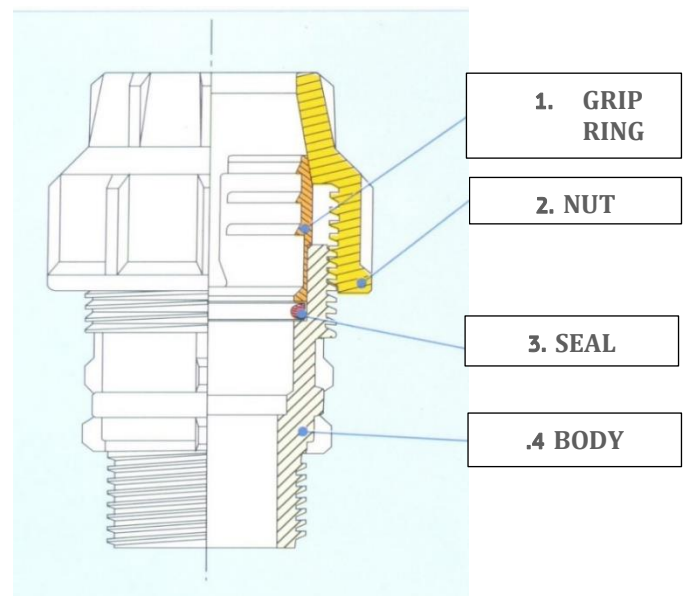

Fittings with enhanced UV resistance

Product Technical sheet

ABOUT

- The Solar-Fit product line was designed to withstand Extreme sun conditions for 20 years.
- The accessories are used to connect different pipe types: LDPE, HDPE, MDPE, PE
- The product line is based on series 150 black (all types of couplings, elbows, Tees, line end)
- Available in a size range: 16-63 mm

TECHNICAL SPECIFICATIONS

- The Solar-fit series fittings allows quick and easy mounting with no need for taking the fitting apart
- The 40-63 mm connectors have Plas-Fit's unique system Easy Seal that allows insertion of the pipe using a force of less than 100 Newton without the use of lubricant
- The products of the series are robust, corrosion-resistant and resistant to most chemicals.
- Threads are according to the ISO7-1 standard
- Working temperature: up to 40° C

MATERIALS

#	Part	Raw Material
1	Grip ring	POM
2	Nut	Polypropylene, for high pressure with UV enhanced stabilizer
3	O-ring	NBR
4	Body	Polypropylene, for high pressure with UV enhanced stabilizer

AVAILABLE PRODUCTS